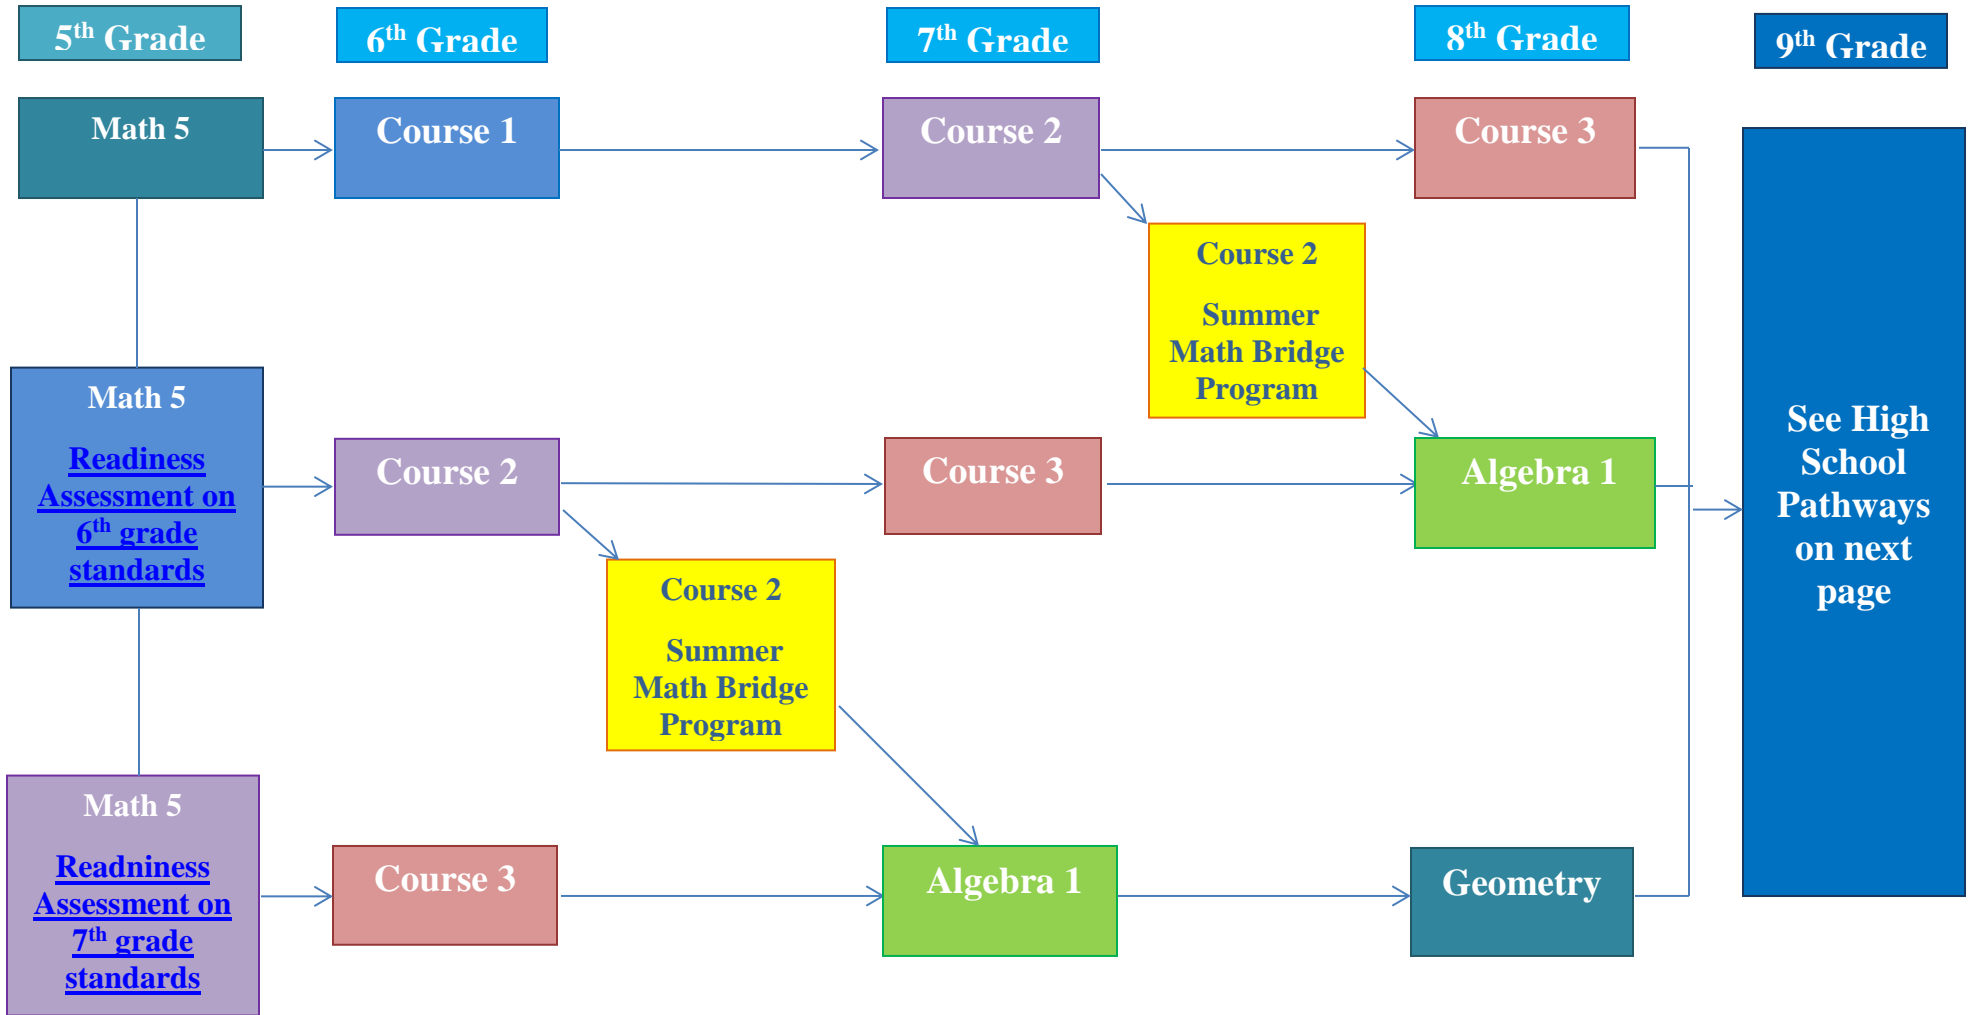

# San Ramon Valley Unified School District Math Pathways

Revised 12/7/18

Click [here](#) for the California State Standards (CSS) for Math  
[Middle School Math Pathway Presentation](#)

## Middle School Pathways