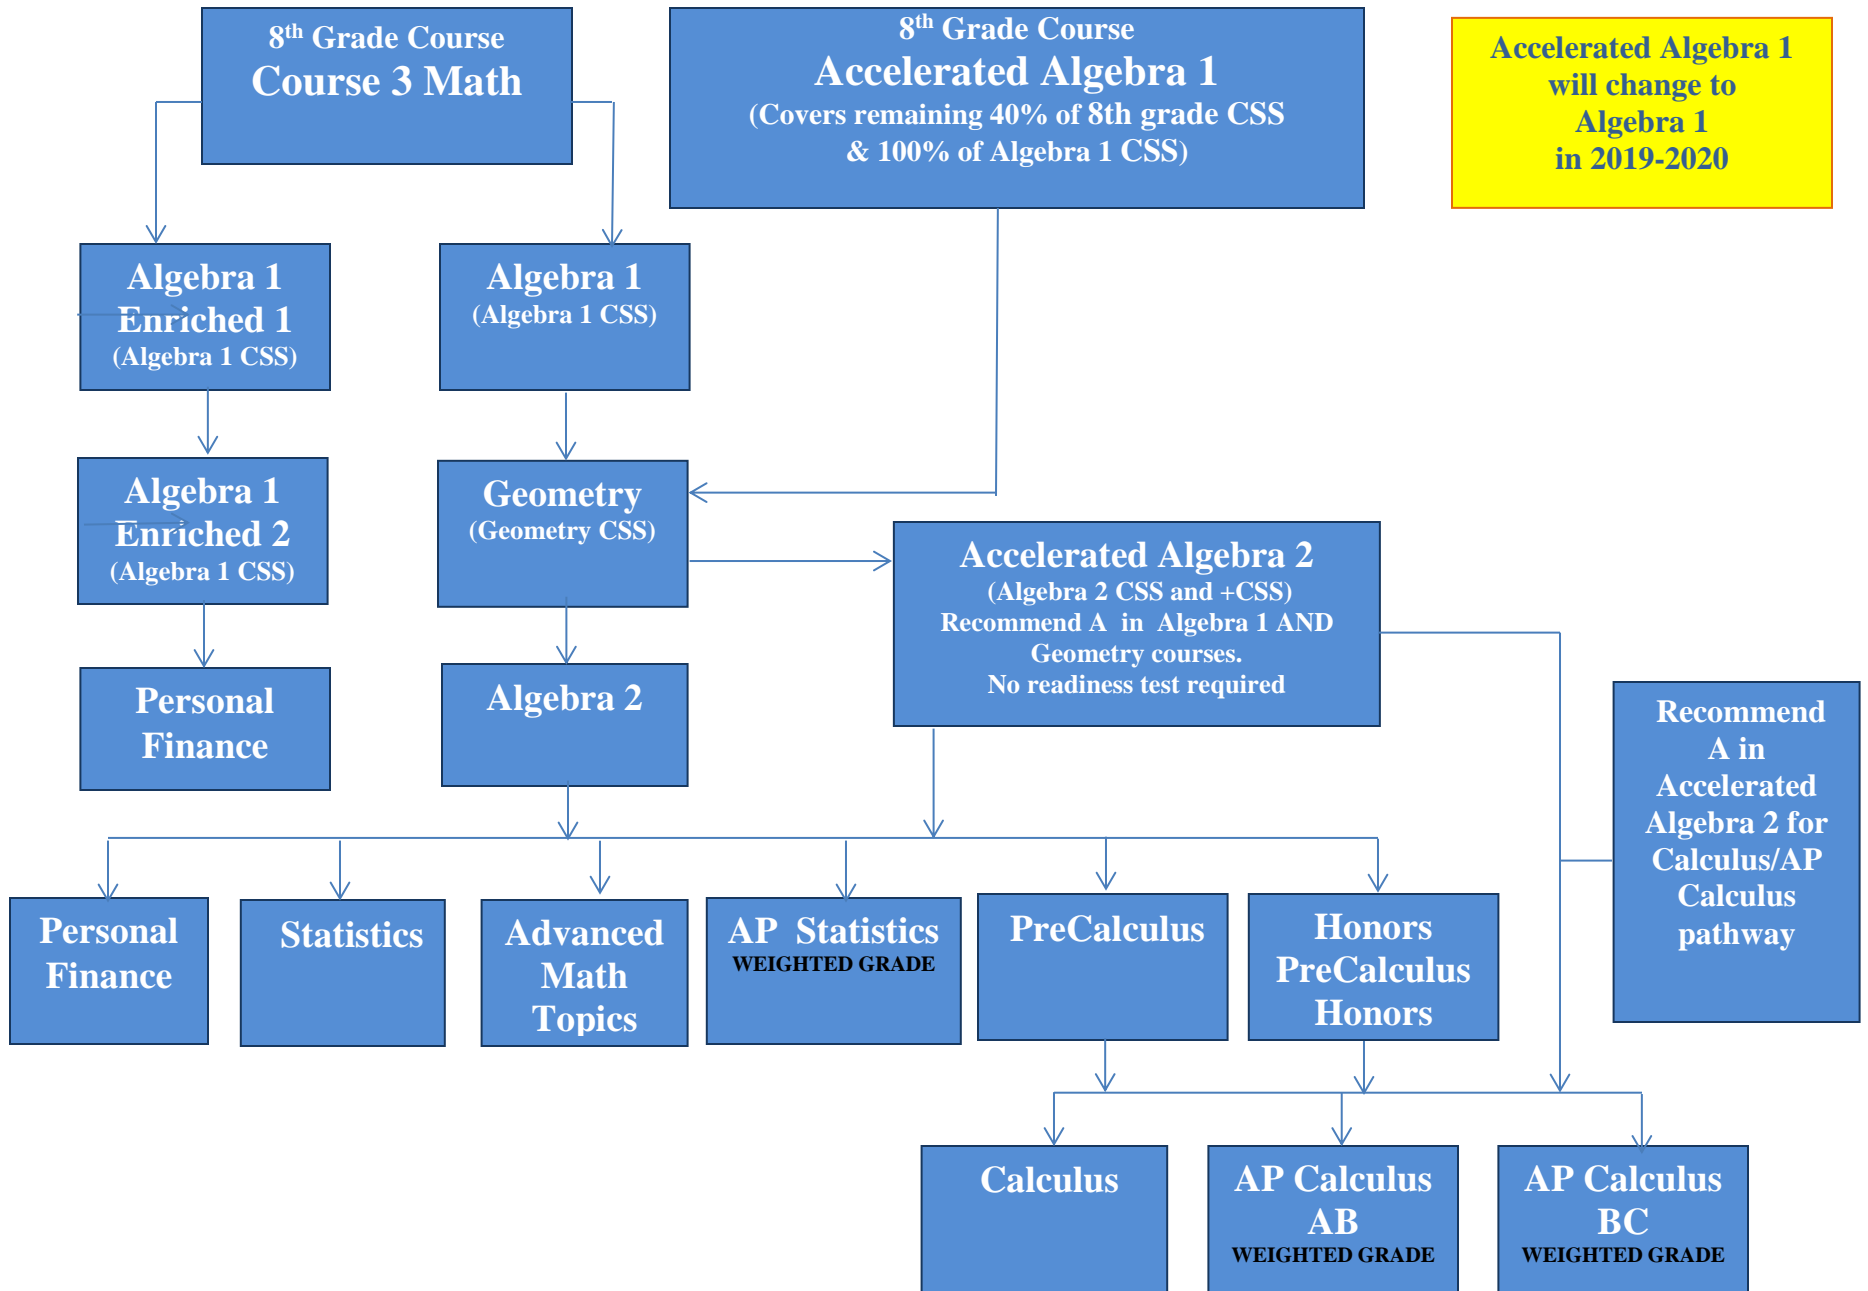

High School Pathways

CSS = California State Standards